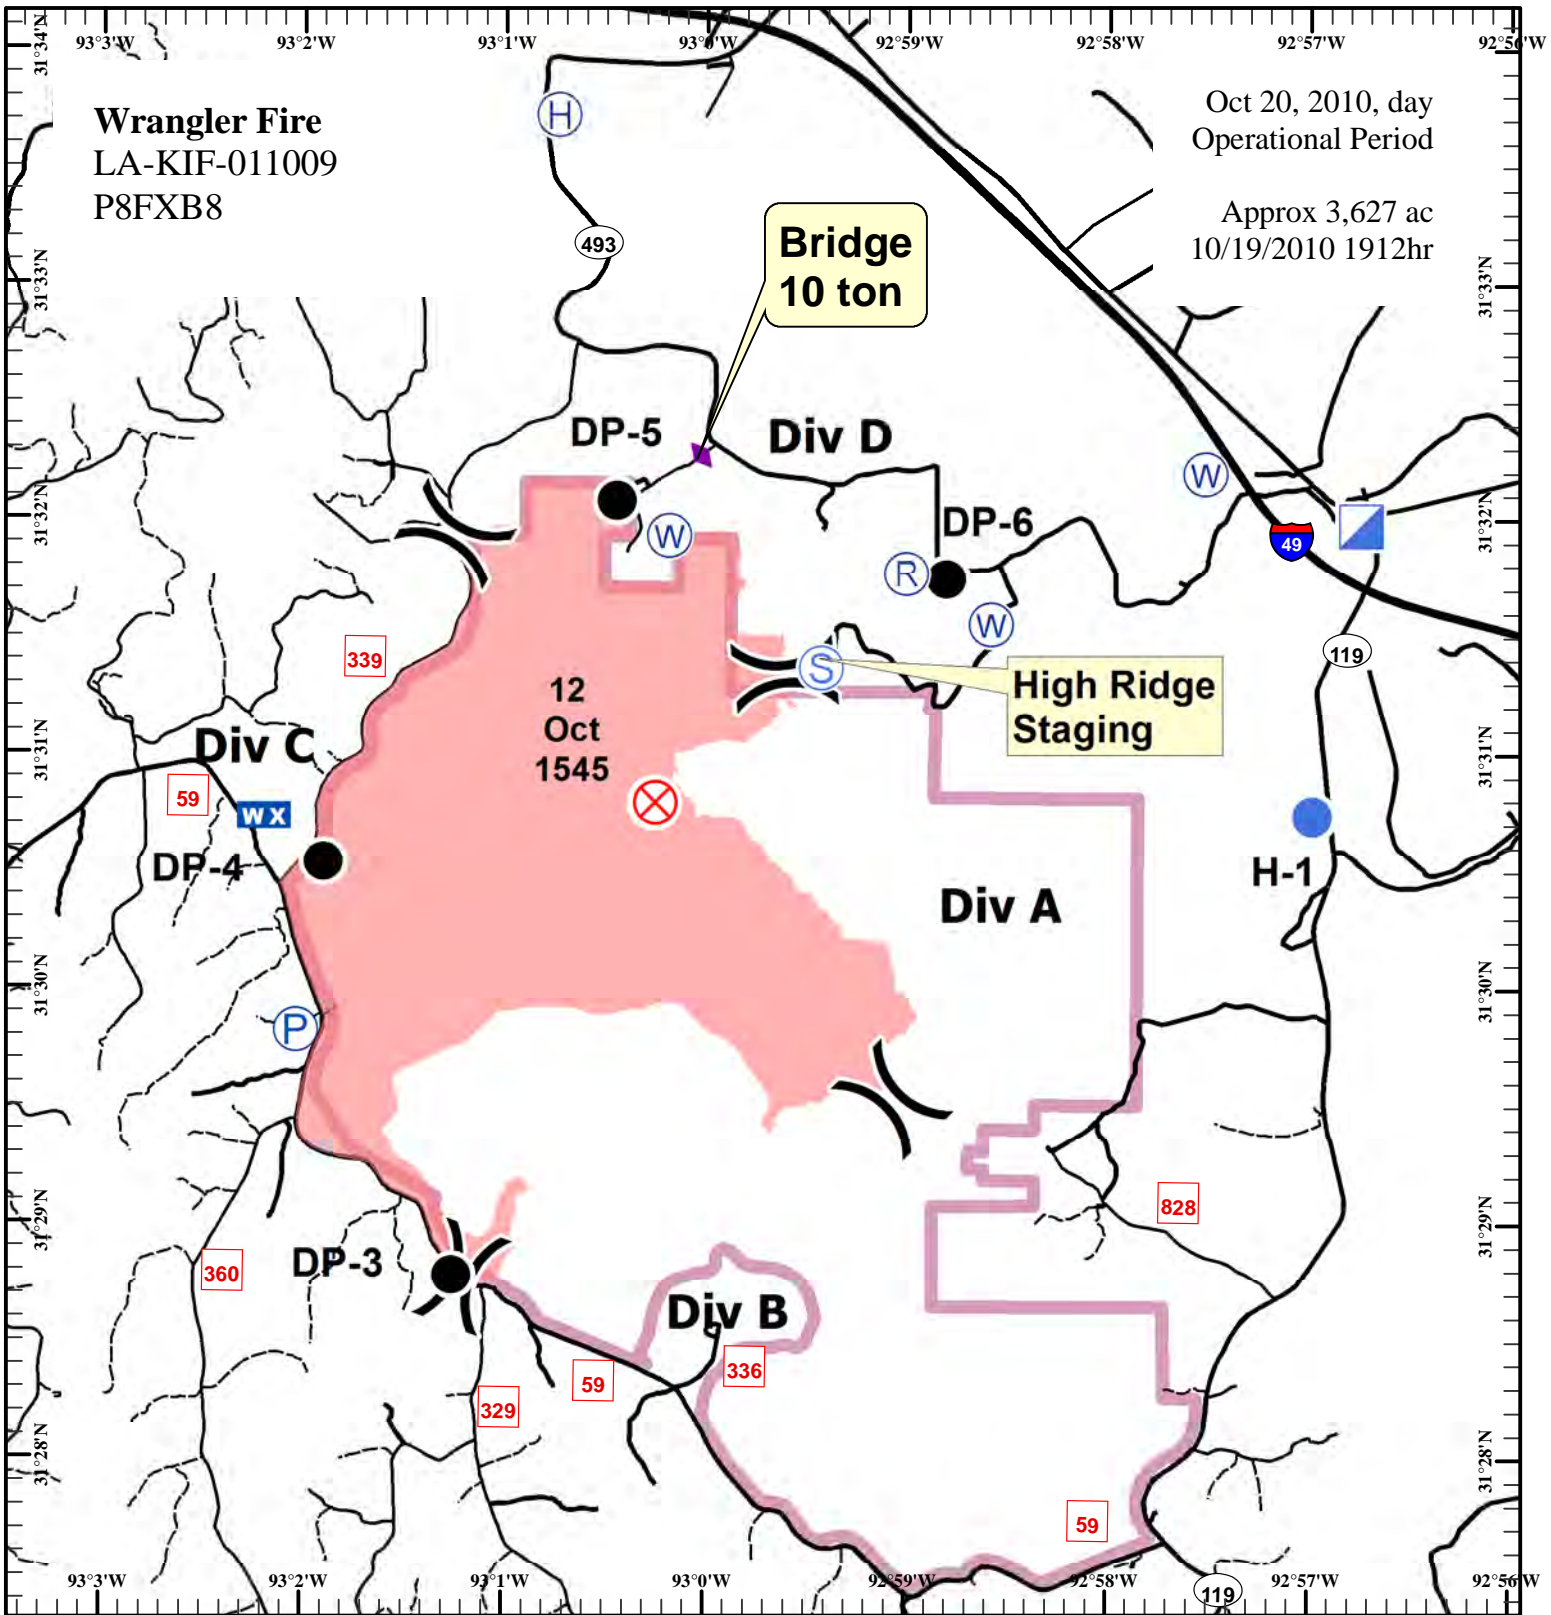

Wrangler Fire
 LA-KIF-011009
 P8FXB8

Oct 20, 2010, day
 Operational Period

Approx 3,627 ac
 10/19/2010 1912hr

- Incident Command Post
- Mobile Weather Unit
- Helibase
- Fire Origin
- Staging Area
- Drop Point
- Helispot
- Water Source
- Pump
- Repeater
- Bridge 10 ton
- Division
- Fire Perimeter
- Kisatchie Hills Wilderness
- Improved road
- Gravel road
- Dirt road

Transportation

Louisiana State Plane North
 Lat Long Grid
 NAD 1983 Datum
 Degrees Decimal Minutes

Prepared by:
 Smokey Bear
 10/19/2010 2300 hrs