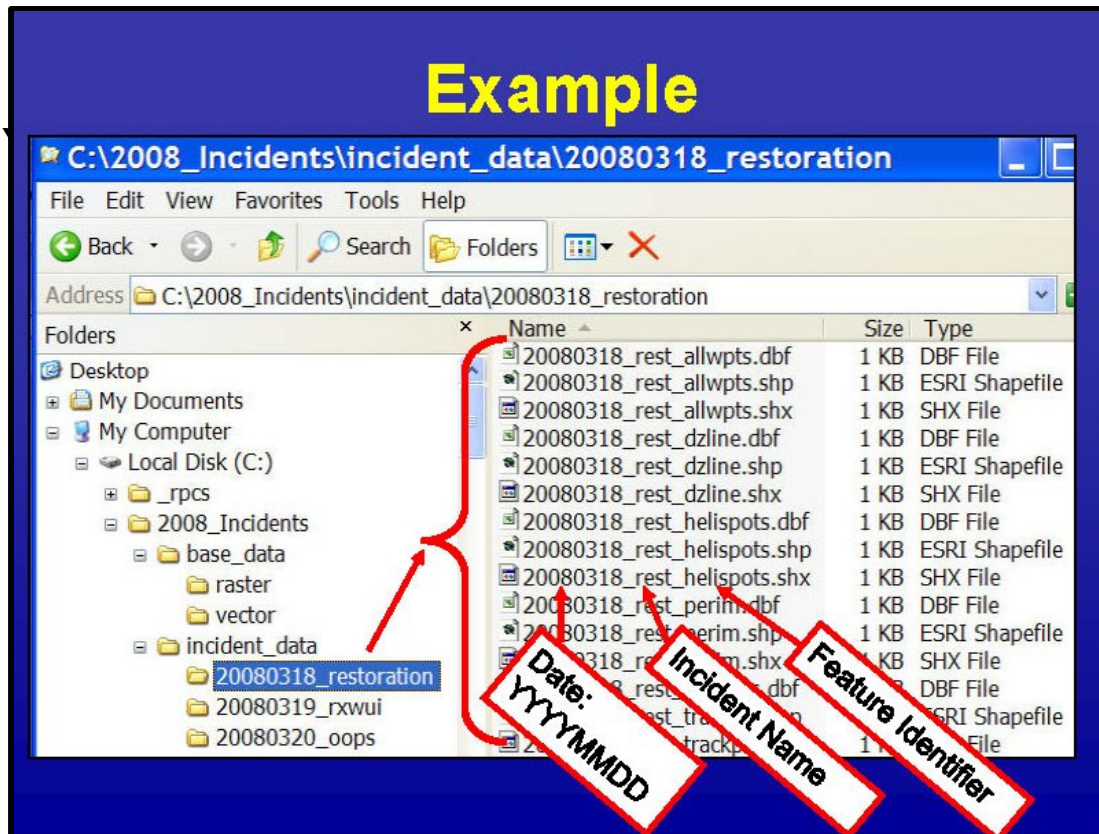

#### base\_data

raster (images)

vector (points, lines, polygons)

incident\_data (gps .txt, waypoints & points, lines, polygons)

YYYYMMDD\_Restoration

YYYYMMDD\_RxWUI