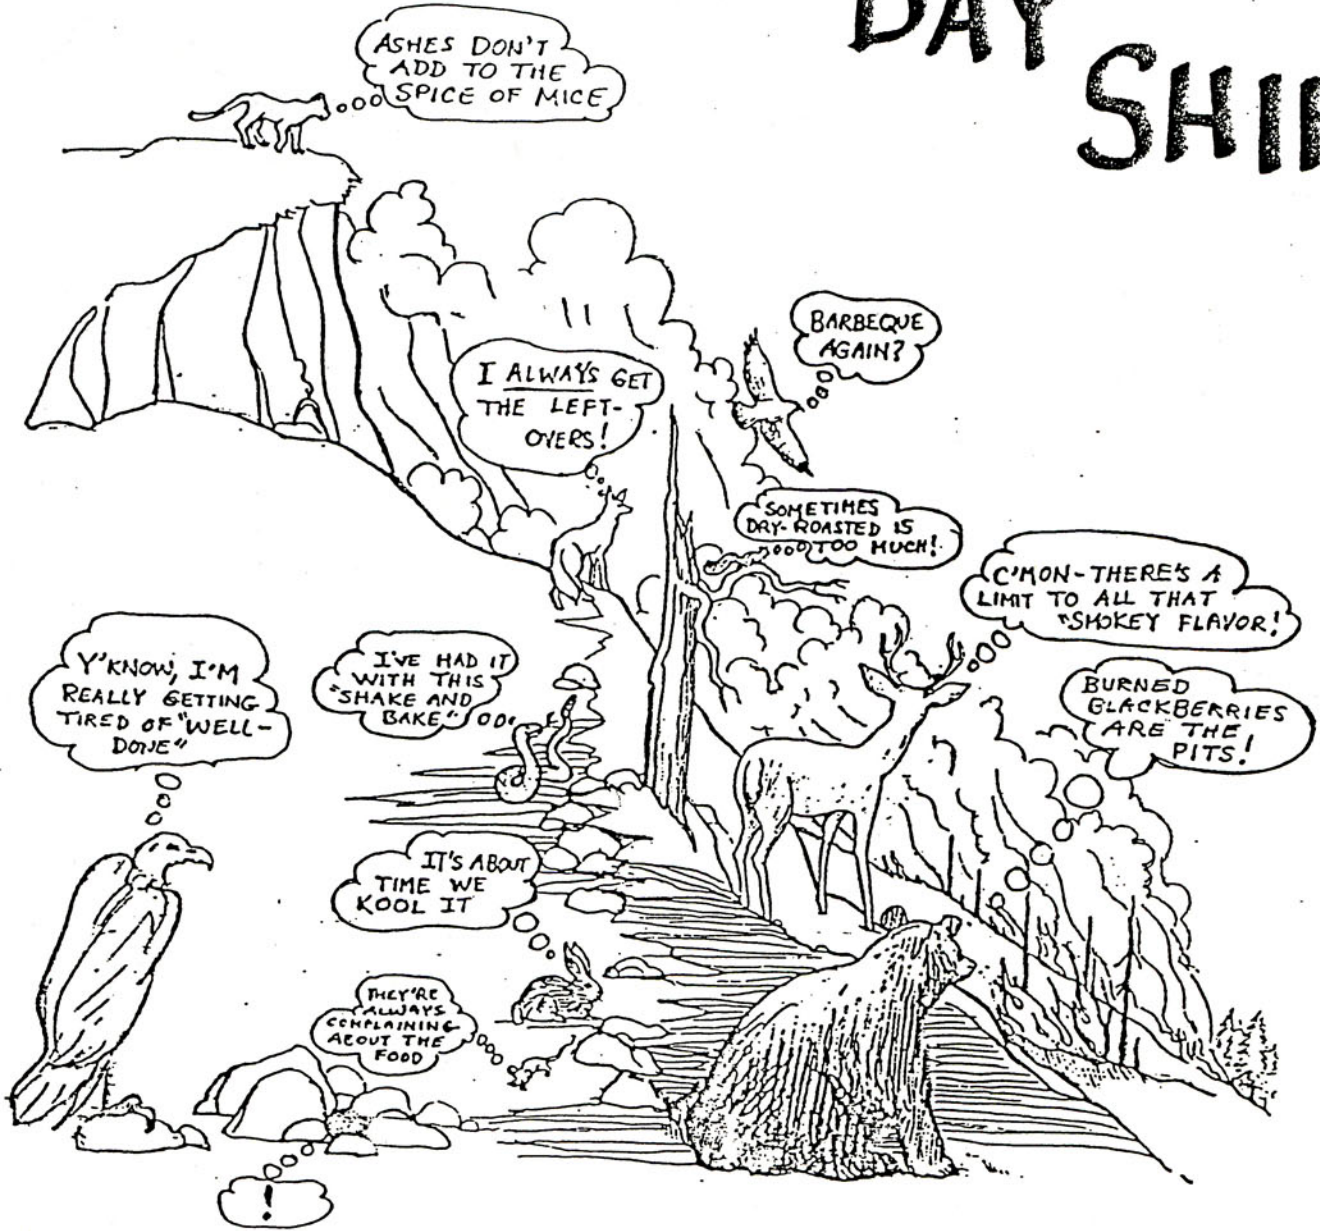

DAY SHIFT

DUDE FIRE

June 28, 1990

SHIFT PLAN
COVER 2 DAYS
AFTER FATALITY